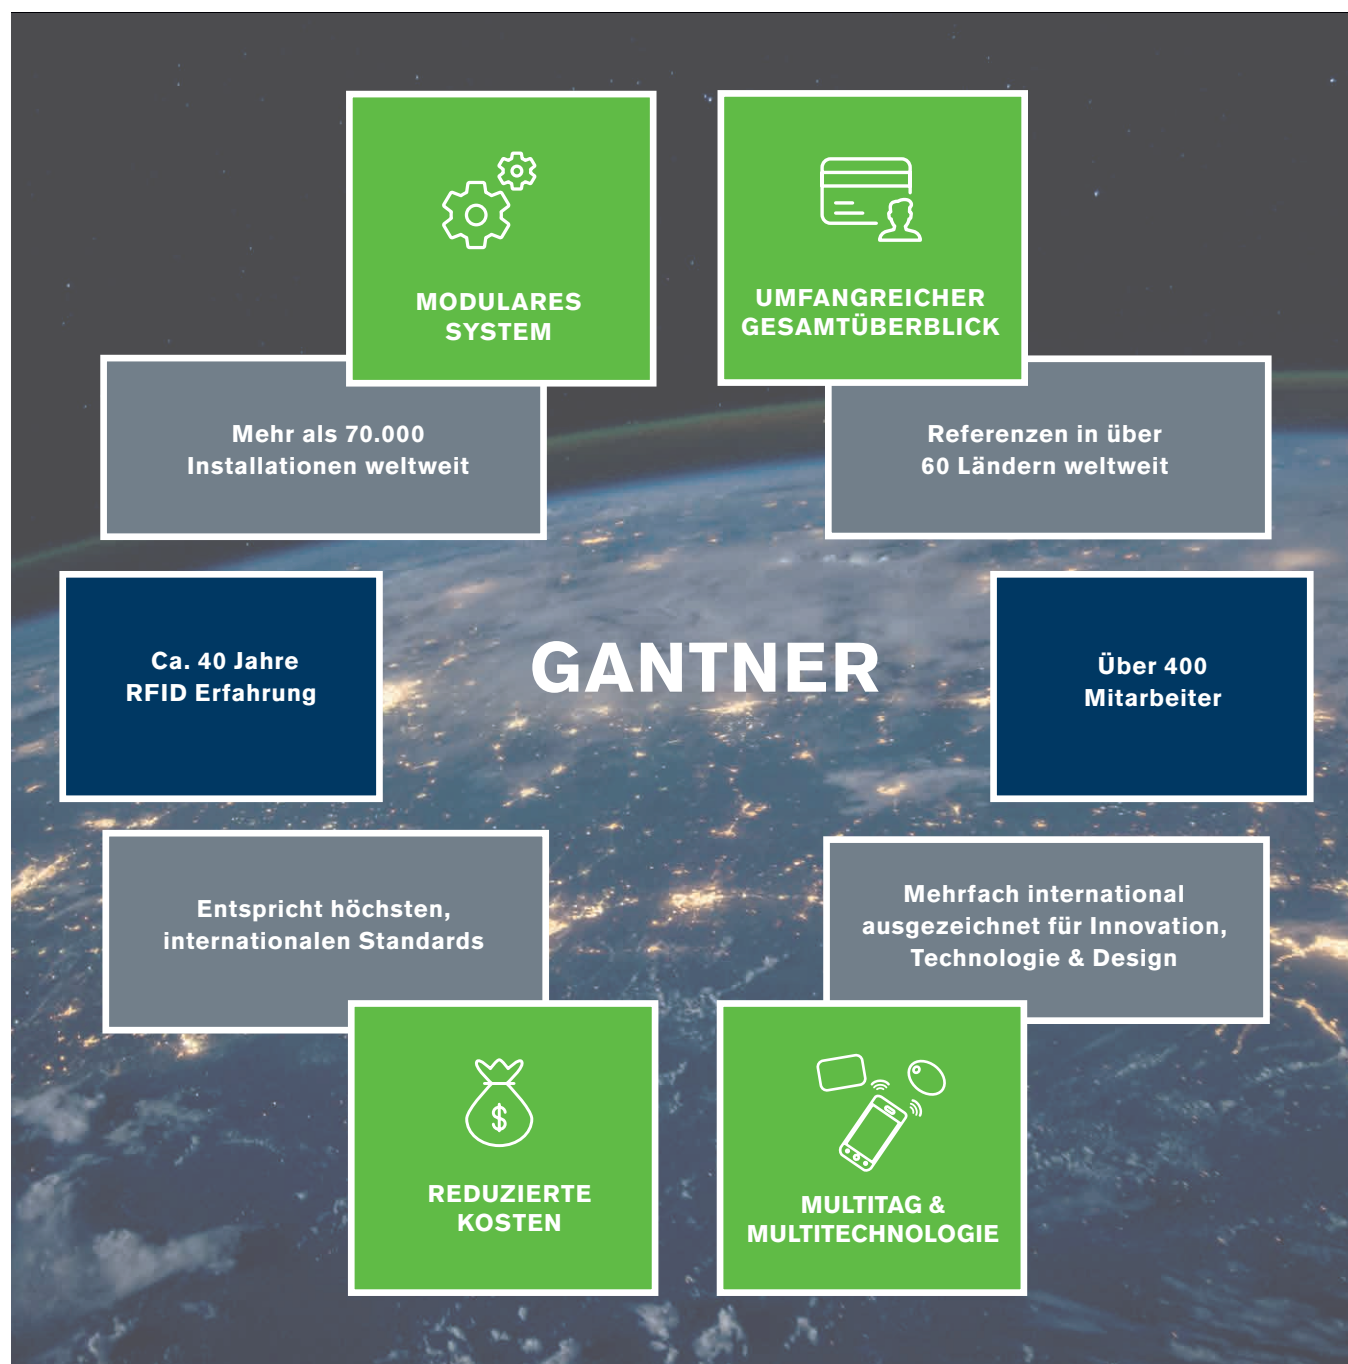

WIR SIND FÜR SIE DA, SEIT ÜBER 35 JAHREN MIT ÜBER 400 MITARBEITERN.

REFERENZBEISPIELE

Diese Clubs verwenden bereits GANTNER Systemlösungen und haben ihre Clubs 24/7 geöffnet.